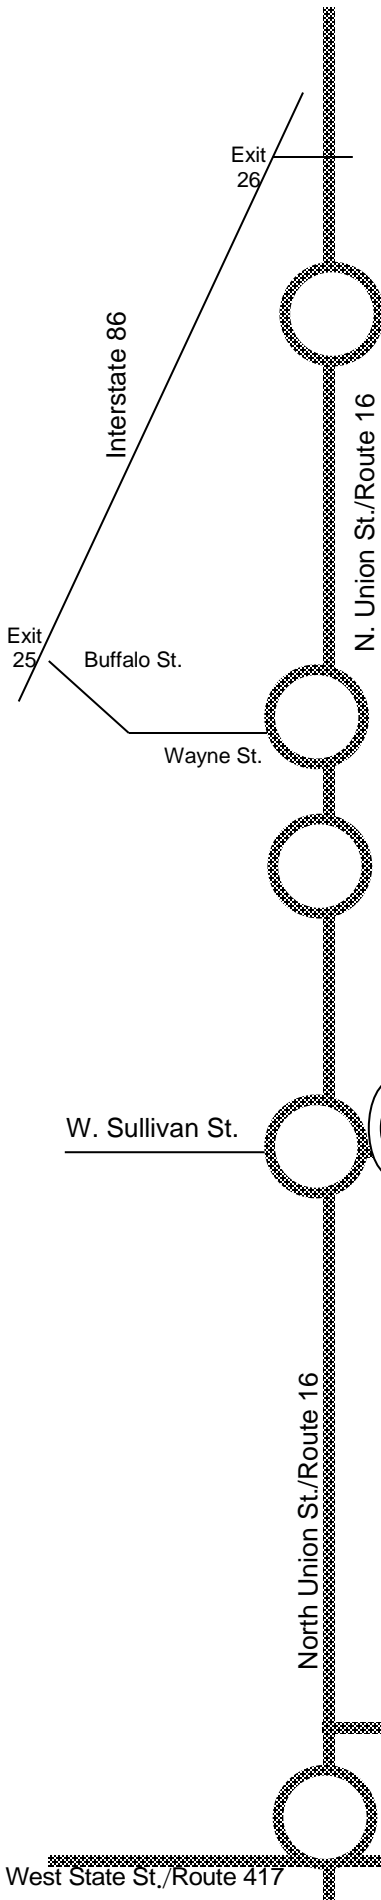

Via Route 400 South (traveling from the North):

From the NYS Thruway, take Route 400 South. Rte. 400 South becomes Route 16. Continue Rt. 16 South into downtown Olean. Route 16 is also N. Union St. and encompasses a total of five roundabouts.

Parking Lot A

Enter the roundabout at the intersection of Route 16/N. Union St. and Rt. 417/State St., continue east on to E. State St/Rt. 417 for two blocks. Turn left on to Clinton St. and proceed to **Parking Lot A**. (N. Clinton St. takes you directly to Parking Lot A.)

Parking Lot B

Access **Parking Lot B** via the roundabout at W. Sullivan and Rt. 16/N. Union St. (Enter under the JCC archway.)

Parking Lot C

Continue past the JCC campus (it will be on your left as you travel south on Rt. 16/N Union St.) Enter the roundabout at the intersection of Rt. 16/N. Union St. and Rt. 417/State St. and continue the entire way around returning north via Rt. 16/N. Union St. Turn right at Hamilton St., **Parking Lot C** will be on your left.

CUTCO	Cutco Theater	305 N. Barry St.
REC	Magnano Reception Room	305 N. Barry St.
MTI	Manufacturing Technology Institute & Continuing Education	129 Hamilton St.
COLL	College Center	260 N. Union St.
AHSC	Allied Health & Science Center	302-312 N. Union St.
LLAC	Library & Liberal Arts Center	312 N. Barry St.
TECH	Technology Center	305 N. Barry St.
TCCE	(DEPOT) Training & Conference Center	300 N. Union St.
GAR	Maintenance Garage	352 N. Clinton St.

West State St./Route 417

East State St./Route 417