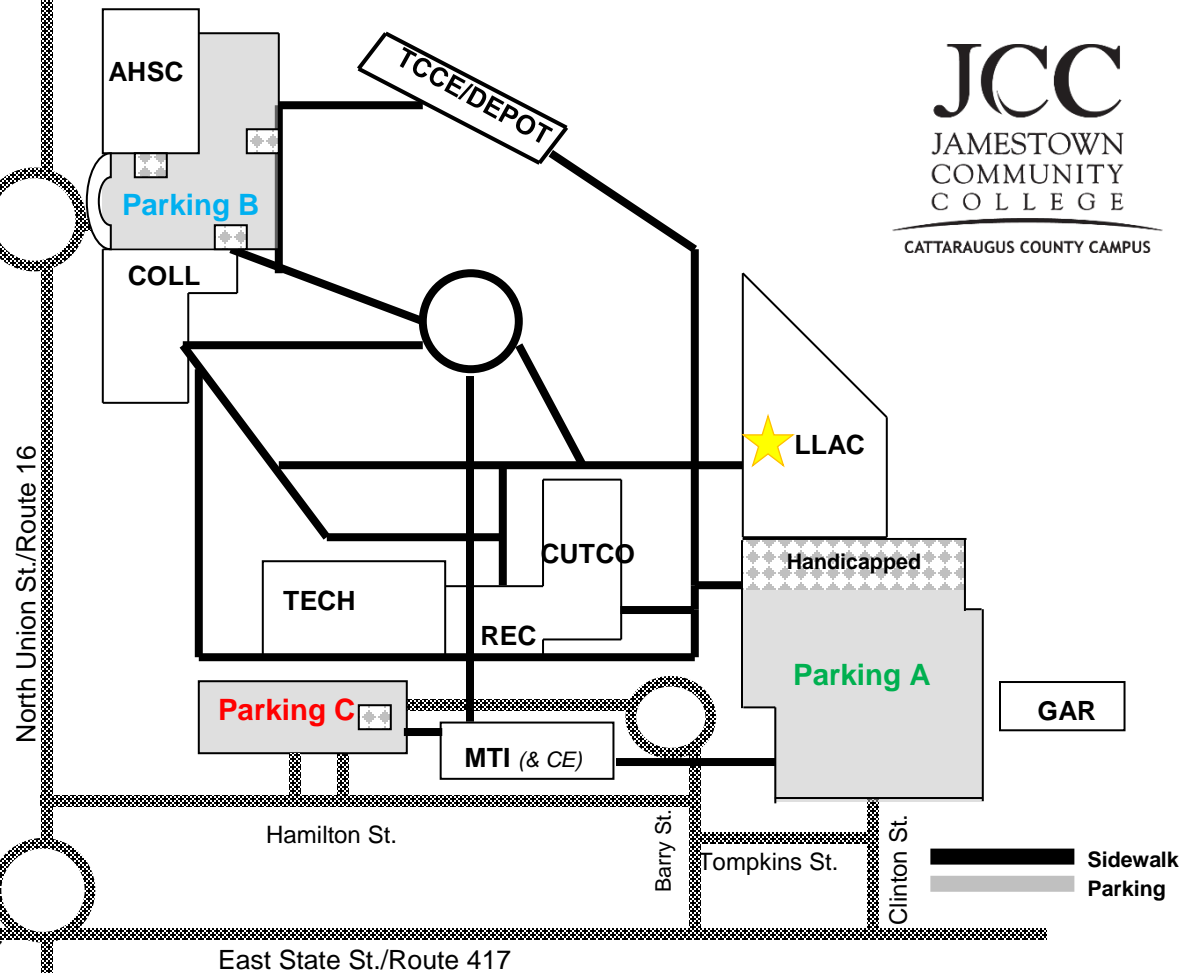

Via Route 400 South (traveling from the North):

From the NYS Thruway, take Route 400 South. Rte. 400 South becomes Route 16. Continue Rt. 16 South into downtown Olean. Route 16 is also N. Union St. and encompasses a total of five roundabouts.

Parking Lot A

Enter the roundabout at the intersection of Route 16/N. Union St. and Rt. 417/State St., continue east on to E. State St/Rt. 417 for two blocks. Turn left on to Clinton St. and proceed to **Parking Lot A**. (N. Clinton St. takes you directly to Parking Lot A.)

Parking Lot B

Access **Parking Lot B** via the roundabout at W. Sullivan and Rt. 16/N. Union St. (Enter under the JCC archway.)

Parking Lot C

Continue past the JCC campus (it will be on your left as you travel south on Rt. 16/N Union St.) Enter the roundabout at the intersection of Rt. 16/N. Union St. and Rt. 417/State St. and continue the entire way around returning north via Rt. 16/N. Union St. Turn right at Hamilton St., **Parking Lot C** will be on your left.

CUTCO	Cutco Theater	305 N. Barry St.
REC	Magnano Reception Room	305 N. Barry St.
MTI	Manufacturing Technology Institute & Continuing Education	129 Hamilton St.
COLL	College Center	260 N. Union St.
AHSC	Allied Health & Science Center	302-312 N. Union St.
LLAC	Library & Liberal Arts Center	312 N. Barry St.
TECH	Technology Center	305 N. Barry St.
TCCE	(DEPOT) Training & Conference Center	300 N. Union St.
GAR	Maintenance Garage	352 N. Clinton St.