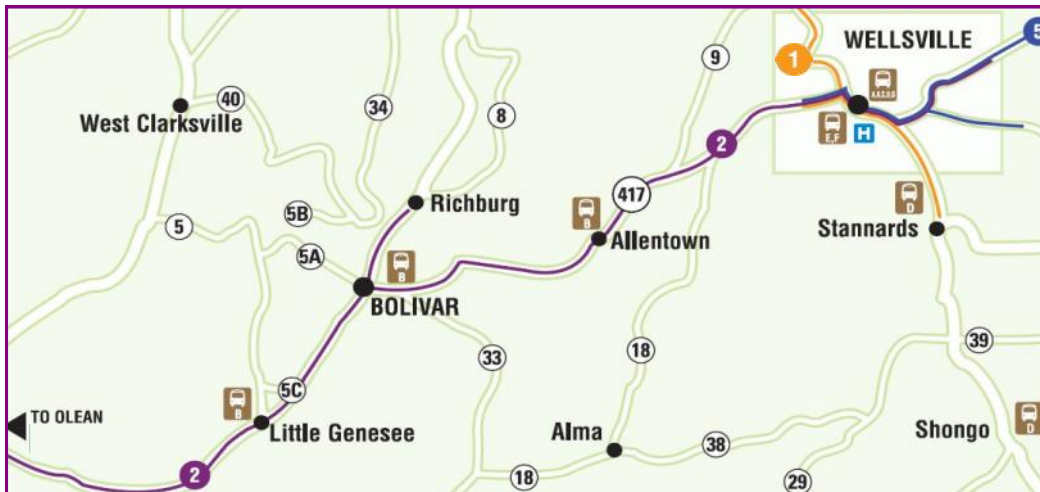

# Service Area 2

Bolivar  
Richburg  
Ceres  
Olean  
Wellsville

Going Towards Olean from Wellsville: Monday - Friday					
Operated by Bus Number	Bus 2	Bus 2	Bus 2	Bus 2	Bus 2
PWI Center (Wlsv)	5:25a	—	—	2:40p	—
E. State/Main St. (Wlsv)	5:35a	9:08a	Bus 3 11:27a	2:50p	—
Episcopal Church (Wlsv)	5:37a	9:10a	Bus 3 11:29a	2:52p	Bus 3 5:22p
Dresser Rand (Wlsv)	5:40a	—	—	—	—
RiverWalk Plaza/YMCA (Wlsv)	5:43a	—	11:37a	2:56p	—
Save-A-Lot (Wlsv)	5:45a	9:14a	11:34a	2:58p	5:25p
ACASA/New Horizons (Wlsv)	—	9:15a	—	2:59p	5:26p
Post Office (Allentown)	5:56a	9:26a	11:48a	3:09p	5:36
Town Hall (Richburg)	6:08a	9:38a	12:00p	3:21p	—
Shop-n-Save (Bolivar)	6:13a	9:44a	12:05p	3:26p	5:45p
Post Office (Little Genesee)	6:18a	9:49a	12:10p	3:31p	5:50p
Dave's Diner (Ceres)	6:24a	9:55a	12:16p	3:37p	5:56p
Fox's Pizza (Portville)	6:33a	10:01a	12:25p	3:46p	6:05p
Dresser Rand (Olean)	6:51a	—	—	—	—
Olean General Hospital (Olean)	—	10:21a	12:42p	—	6:18p
Walmart (Olean)	6:58a	—	—	4:03p	—
YMCA (Olean)	7:06a	—	—	—	—
Mall (Olean)	7:11a	10:26a	12:46p	—	6:23p

Going Towards Wellsville from Olean: Monday - Friday						
Operated by Bus Number	Bus 2	Bus 2	Bus 2	Bus 2	Bus 2	Bus 2
Walmart (Olean)	6:58a	—	—	4:03p	—	—
Dresser Rand (Olean)	—	—	—	4:09p	—	—
YMCA (Olean)	7:06a	—	—	4:11p	—	—
Mall (Olean)	7:11a	10:26a	12:56p	—	4:23p	6:23p
Olean General Hospital (Olean)	7:16a	—	—	4:18p	—	—
Fox's Pizza (Portville)	7:28a	10:37a	1:07p	—	4:34p	6:34p
Dave's Diner (Ceres)	7:42a	10:52a	1:20p	—	4:47p	6:47p
Post Office (Little Genesee)	7:48a	10:58a	1:26p	—	4:53p	6:53p
Library (Bolivar)	7:53a	11:04a	1:31p	—	4:58p	6:58p
Town Hall (Richburg)	7:59a	11:10a	1:37p	—	5:04p	—
Post Office (Allentown)	8:10a	11:21a	1:48p	—	5:15p	7:09p
ACASA/New Horizons (Wlsv)	8:19a	11:31a	1:58p	—	5:24p	7:18p
Save-A-Lot (Wlsv)	8:20a	11:32a	1:59a	—	5:25p	7:19p
RiverWalk Plaza/YMCA (Wlsv)	8:23a/ 9:04a	11:37a	2:03p	—	—	7:22p
Dresser Rand (Wlsv)	—	—	—	—	—	—
Arrow Mart (Wlsv)	—	—	2:07p	—	—	7:25p
Pizza Hut (Wlsv)	—	—	2:09p	—	—	7:27p