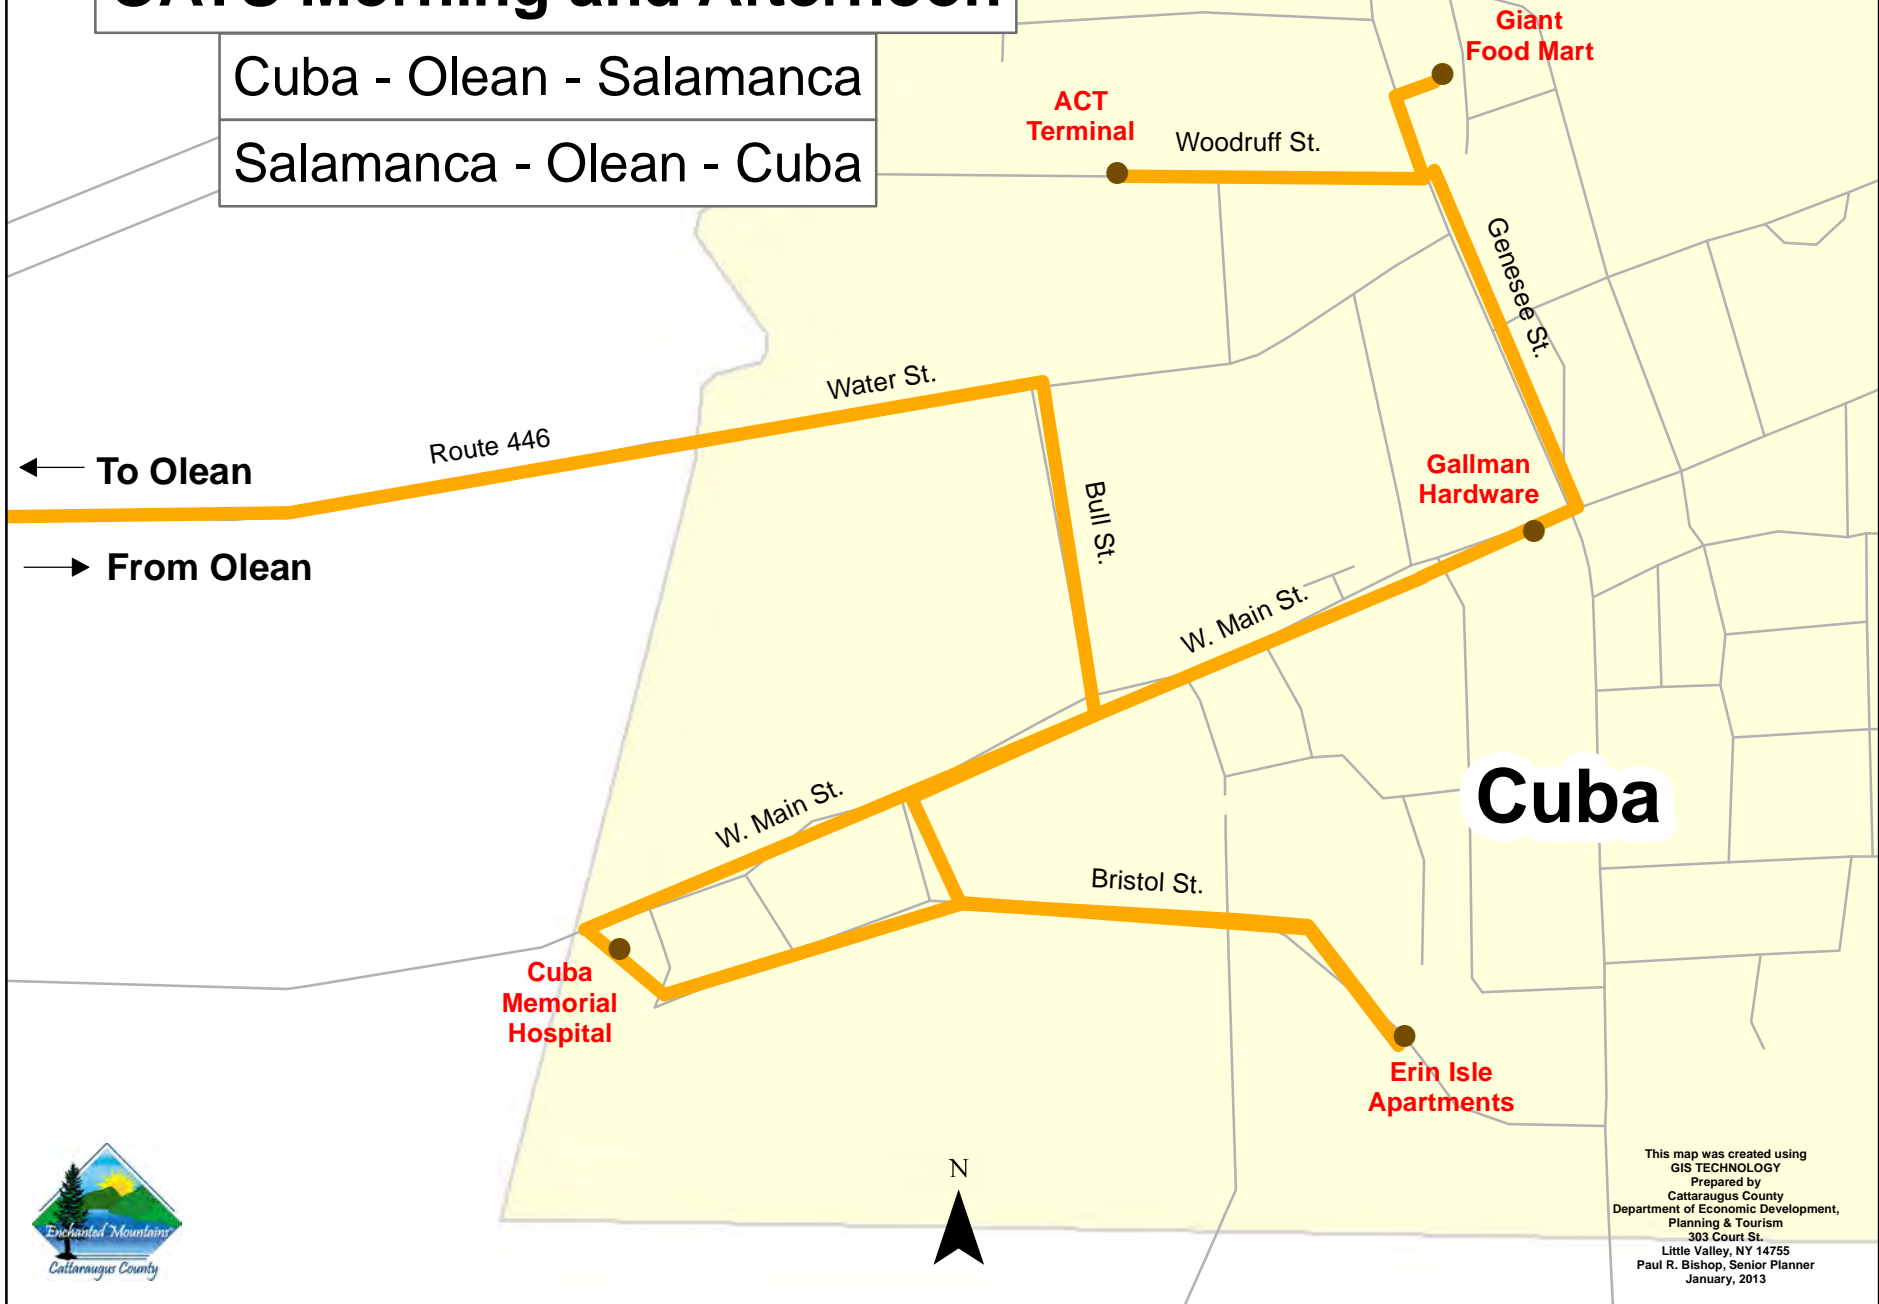

OATS Morning and Afternoon

Cuba - Olean - Salamanca

Salamanca - Olean - Cuba

This map was created using
GIS TECHNOLOGY
Prepared by
Cattaraugus County
Department of Economic Development,
Planning & Tourism
303 Court St.
Little Valley, NY 14755
Paul R. Bishop, Senior Planner
January, 2013