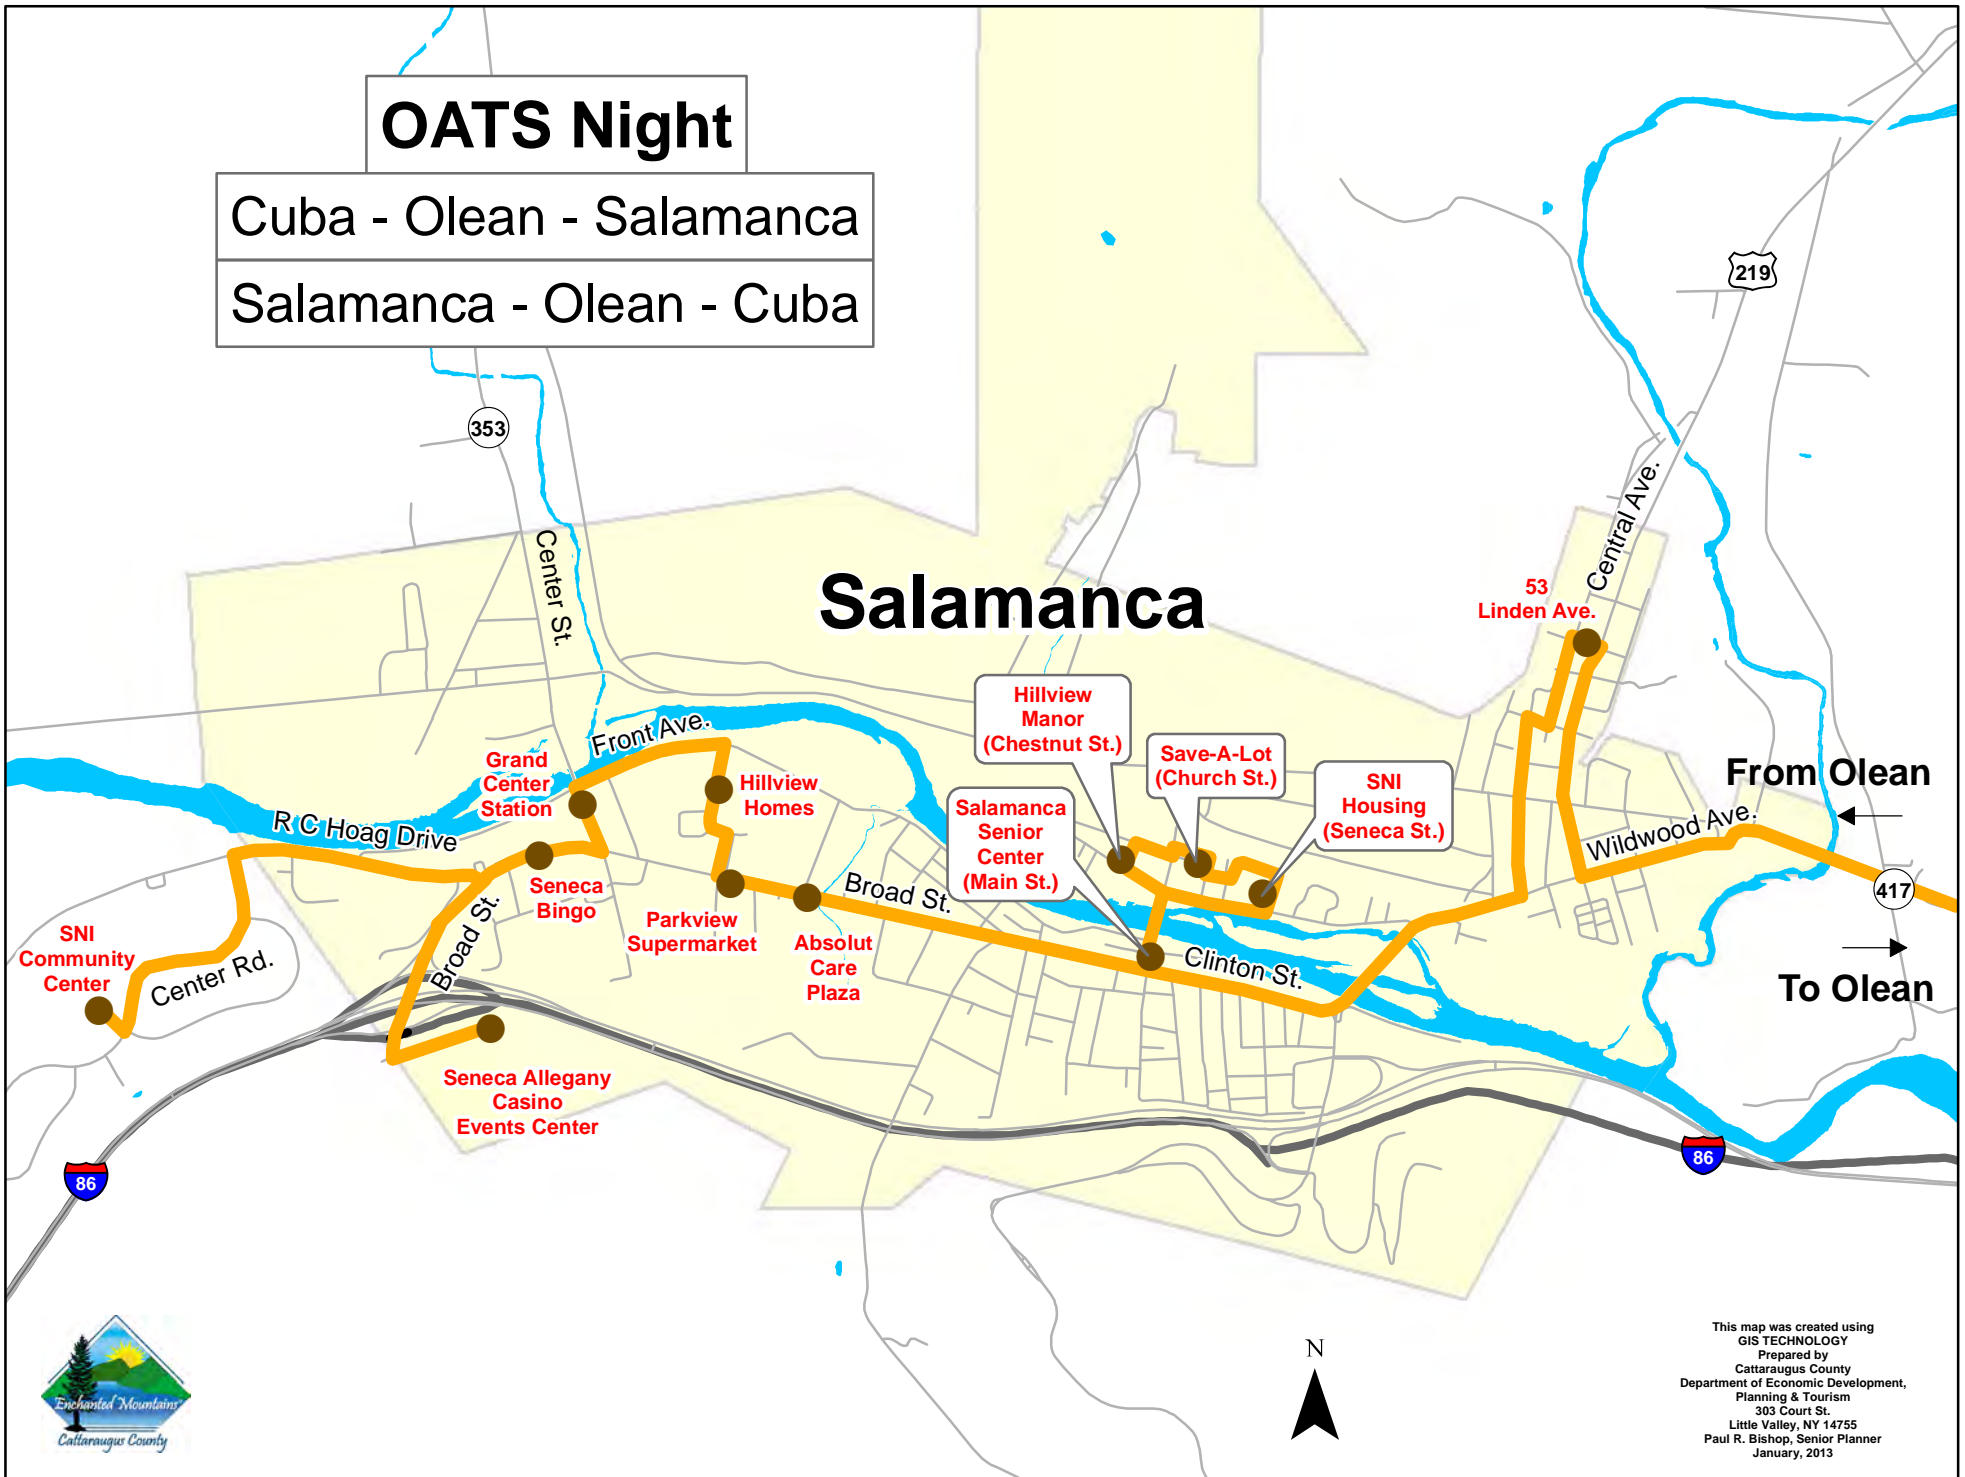

OATS Night

Cuba - Olean - Salamanca

Salamanca - Olean - Cuba

Salamanca

This map was created using
GIS TECHNOLOGY
Prepared by
Cattaraugus County
Department of Economic Development,
Planning & Tourism
303 Court St.
Little Valley, NY 14755
Paul R. Bishop, Senior Planner
January, 2013