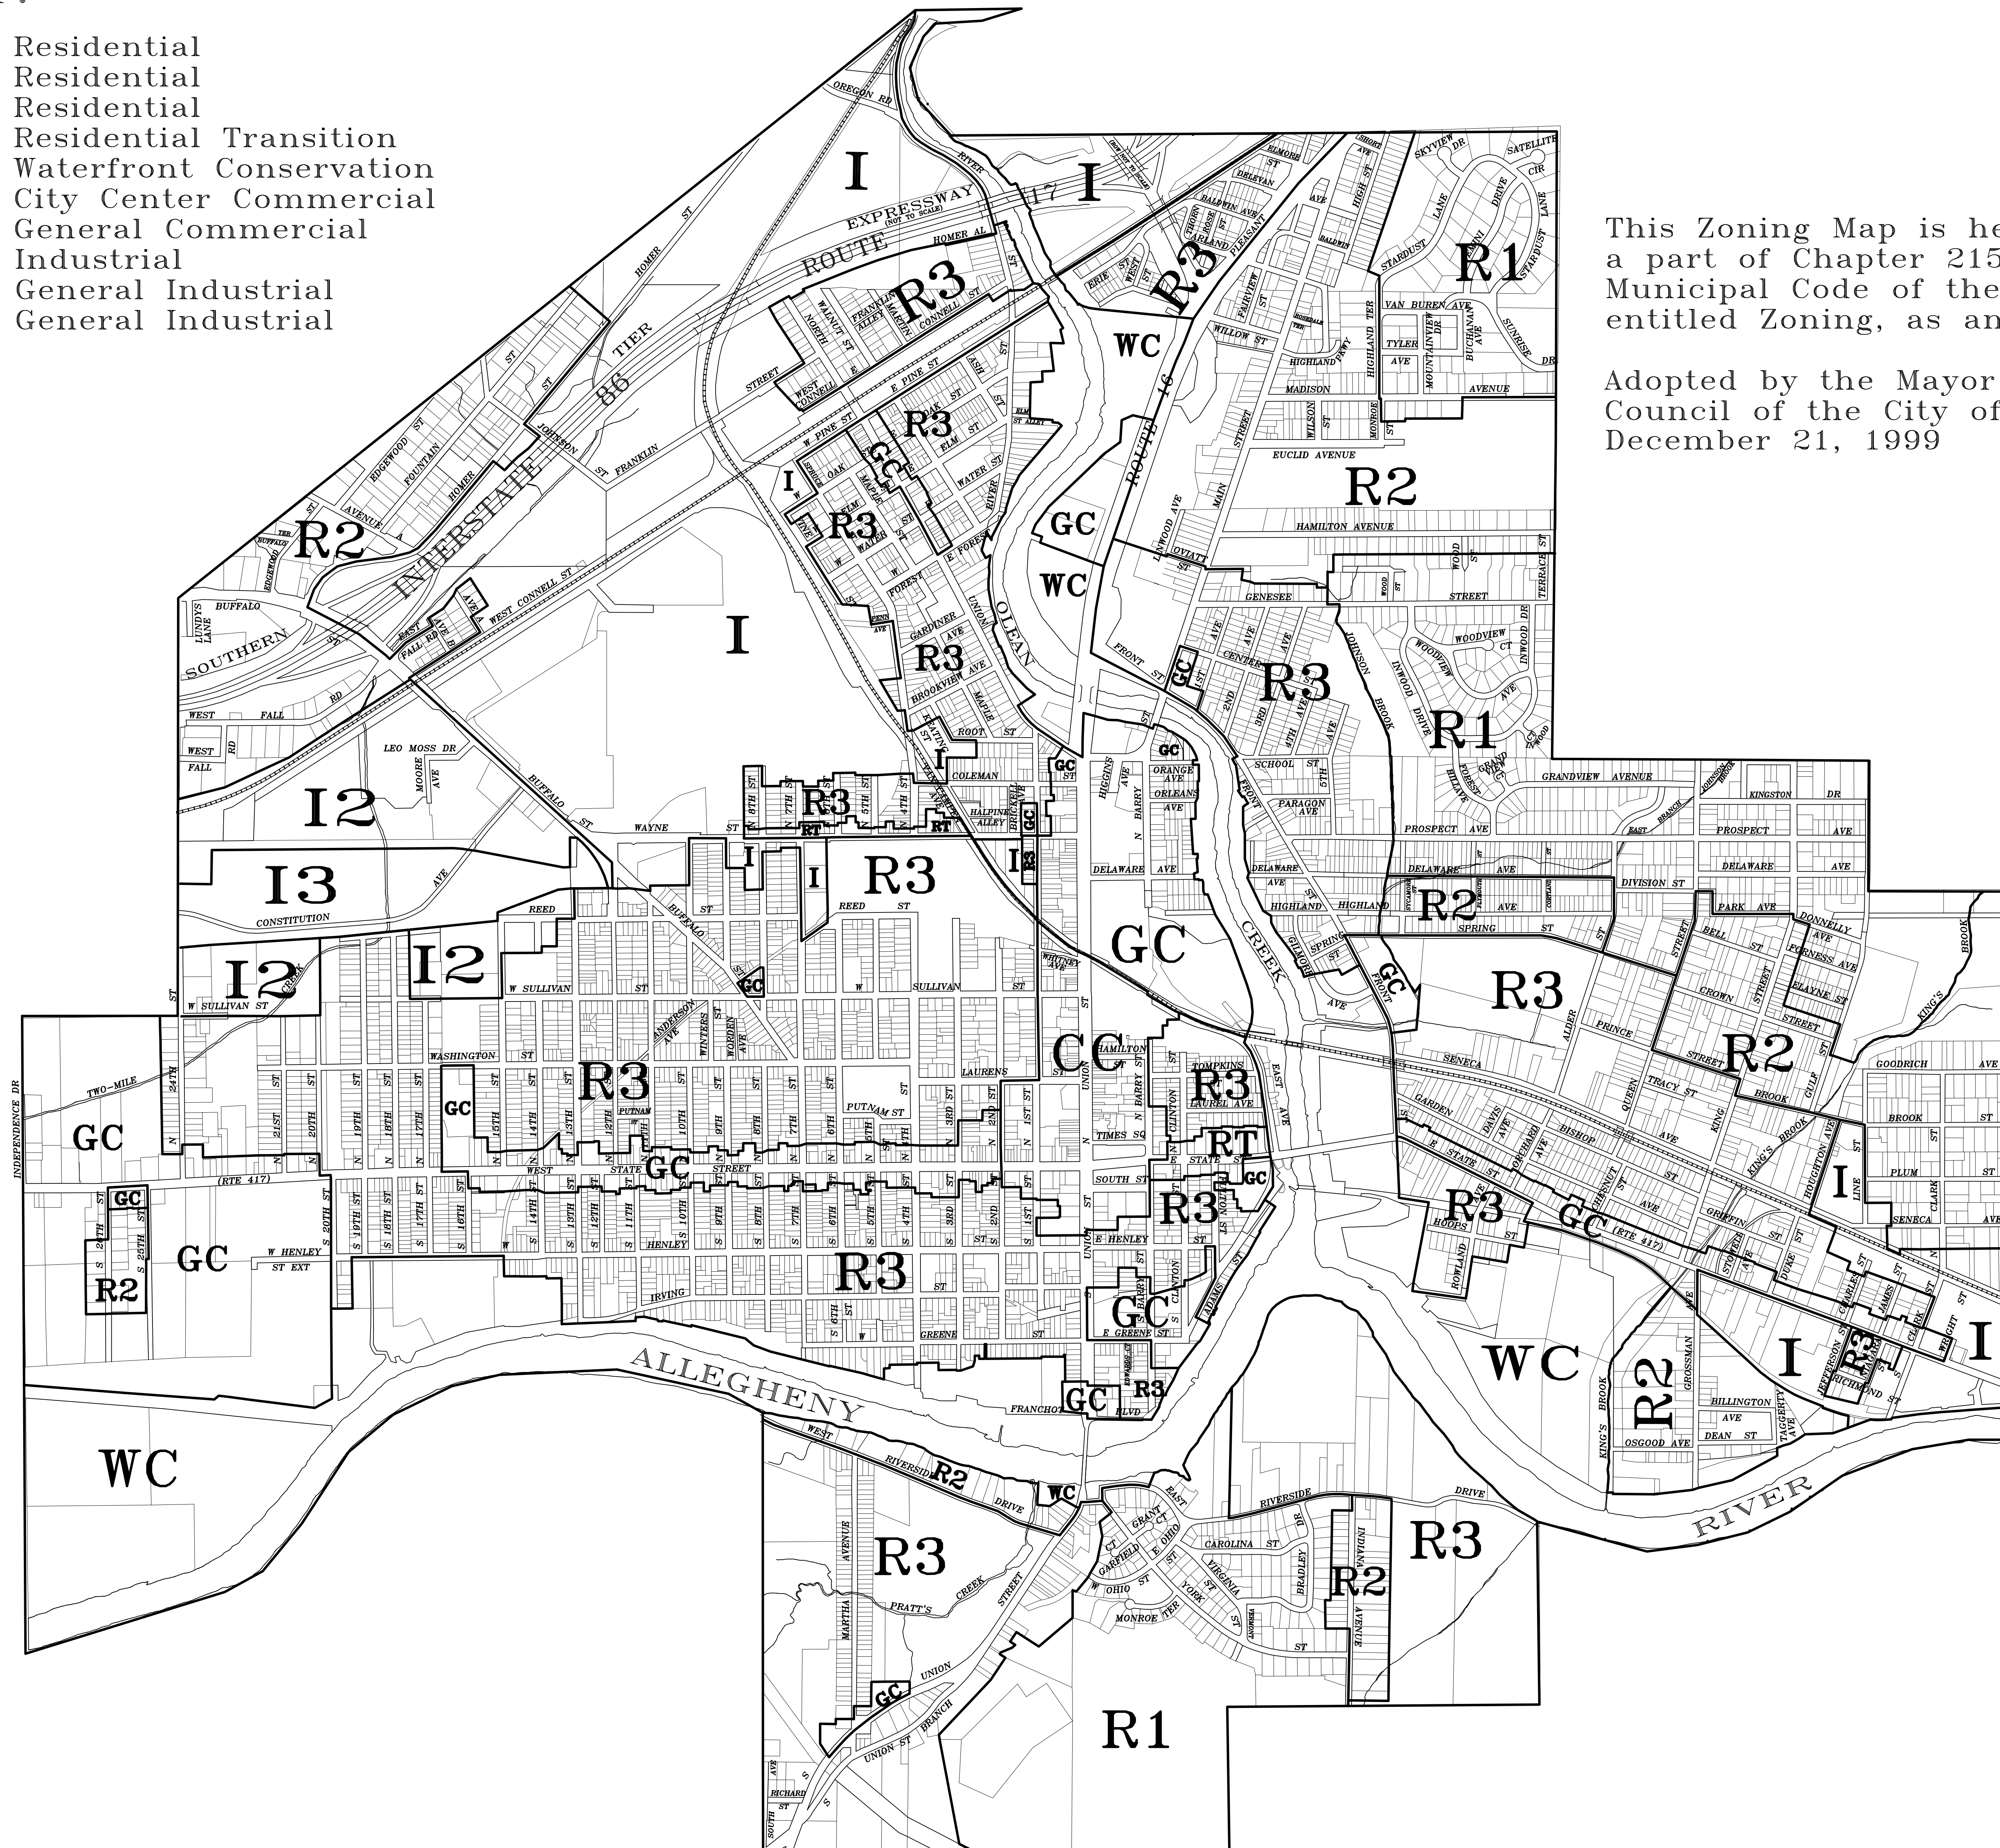

CITY OF OLEAN ZONING MAP

SCALE 1" = 600'

KEY:

- R1 Residential
- R2 Residential
- R3 Residential
- RT Residential Transition
- WC Waterfront Conservation
- CC City Center Commercial
- GC General Commercial
- I Industrial
- I2 General Industrial
- I3 General Industrial

This Zoning Map is hereby made a part of Chapter 215 of the Municipal Code of the City of Olean, entitled Zoning, as amended.

Adopted by the Mayor and Common Council of the City of Olean on December 21, 1999